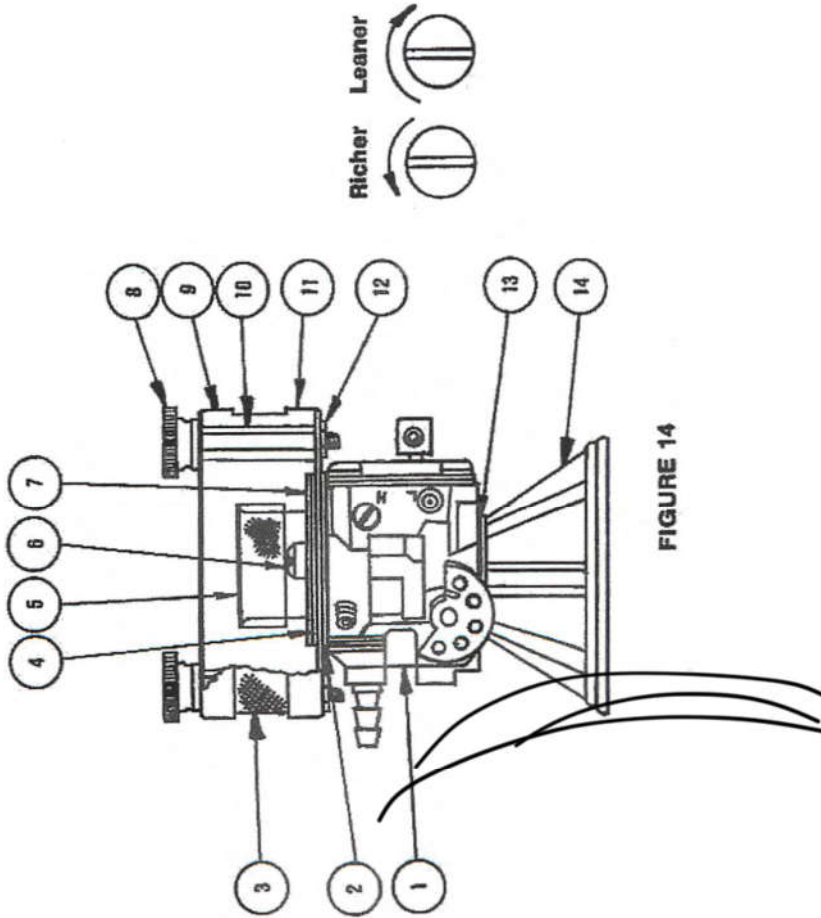

**VENTURI/CARBURETOR AY.**

P/N-58527

REF. NO.	CURTIS PART NO.	DESCRIPTION
----------	-----------------	-------------

**FIGURE 14**

1	C58389-1	Carburetor
2	58675	Carburetor Gasket
3	B58531	Air Filter Screen
4	58675	Carburetor Gasket
5	A58627	Screen, 30 Mesh, SSSL
6	G132080	Screw, 10-24 x 2.0, Fillister
7	A58626	Splash Guard
8	A58593	Screw, 8-32, Thumb, Nylon
9	B53035-3	Air Filter Housing
10	A58594	Standoff, 8-32, M-F, Nylon
11	B53035-1	Start Air Housing
12	A58592	Nut, 8-32, Hex, Nylon
13	43016	Carburetor Gasket
14	D43011	Carburetor Adaptor
Not Shown	32636	Petal Valve Ay.
Not Shown	32109	Petal Valve Gasket

**FIGURE 14**